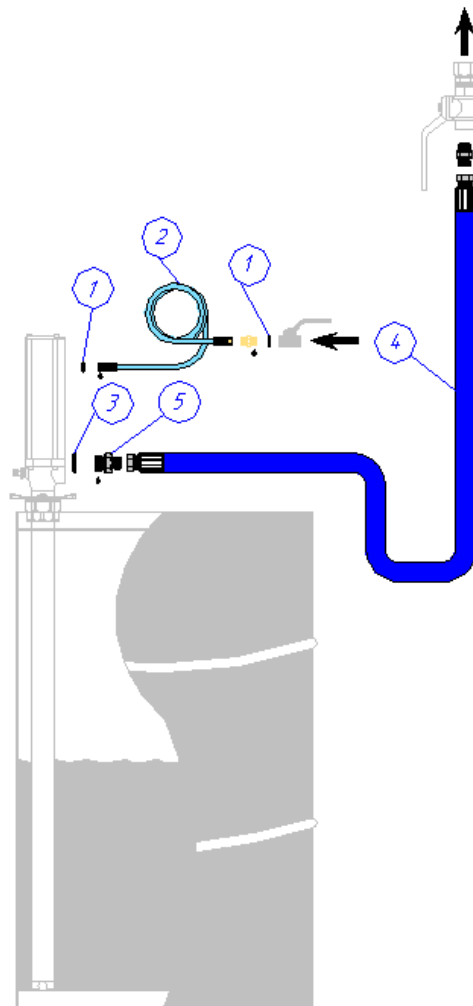

**Passande tryckluftsdreven pump för övriga vätskor i 1/1-fat**  
**Air operated pump for waterbased fluids in 1/1 drum**  
**Passar pump: 22725, 22775**  
**Fits for pump: 22725, 22775**

☉ = Tätningsmedel / sealing

Pos	Description	Quantity	Part No	Remark
1	Gummi-stålbricka / Rubber steel washer 1/4"	2	10103529	
2	Luftslang / Air hose 1500mm, 1/4"	1	48001	
3	Gummi-stålbricka / Rubber steel washer 3/4"	1	10103544	
4	Utlopps slang / Outlet hose 1/2" 1500mm, G 1"-G1/2"	1	28649	
5	Nippel / Adapter stainless steel G1/2"-G3/4"	1	78020812	