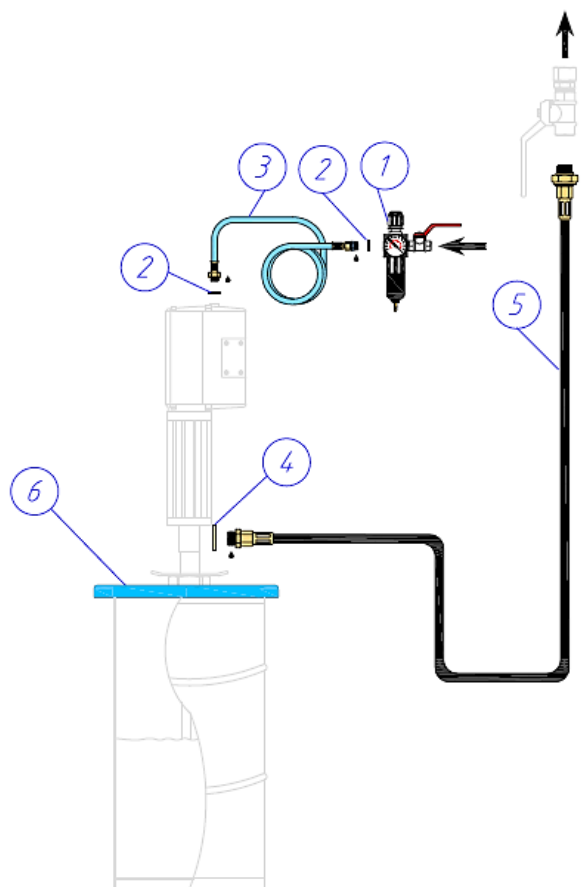

**Passande tryckluftdriven pump för fett 50-60 Kgfat**  
**Air operated pump for grease in 50-60 Kg drum**  
**Passar pumpar: 12751, 12756, 12651**  
**Fits for pumps: 12751, 12756, 12651**

☉ = Tätningmedel / sealing

Pos	Description	Quantity	Part No	Remark
1	Tryckluftberedare / Air treatment unit	1	42103	
2	Gummi-stålbricka / Rubber steel washer 1/4"	2	10103529	
3	Luftslang / Air hose 1500mm, 1/4"	1	48001	
4	Gummi-stålbricka / Rubber steel washer 3/8"	1	10103547	
5	Utloppsslang / Outlet hose 1500mm, G 3/8"	1	18107	
6	Fatlock / Drum cover	1	18526	